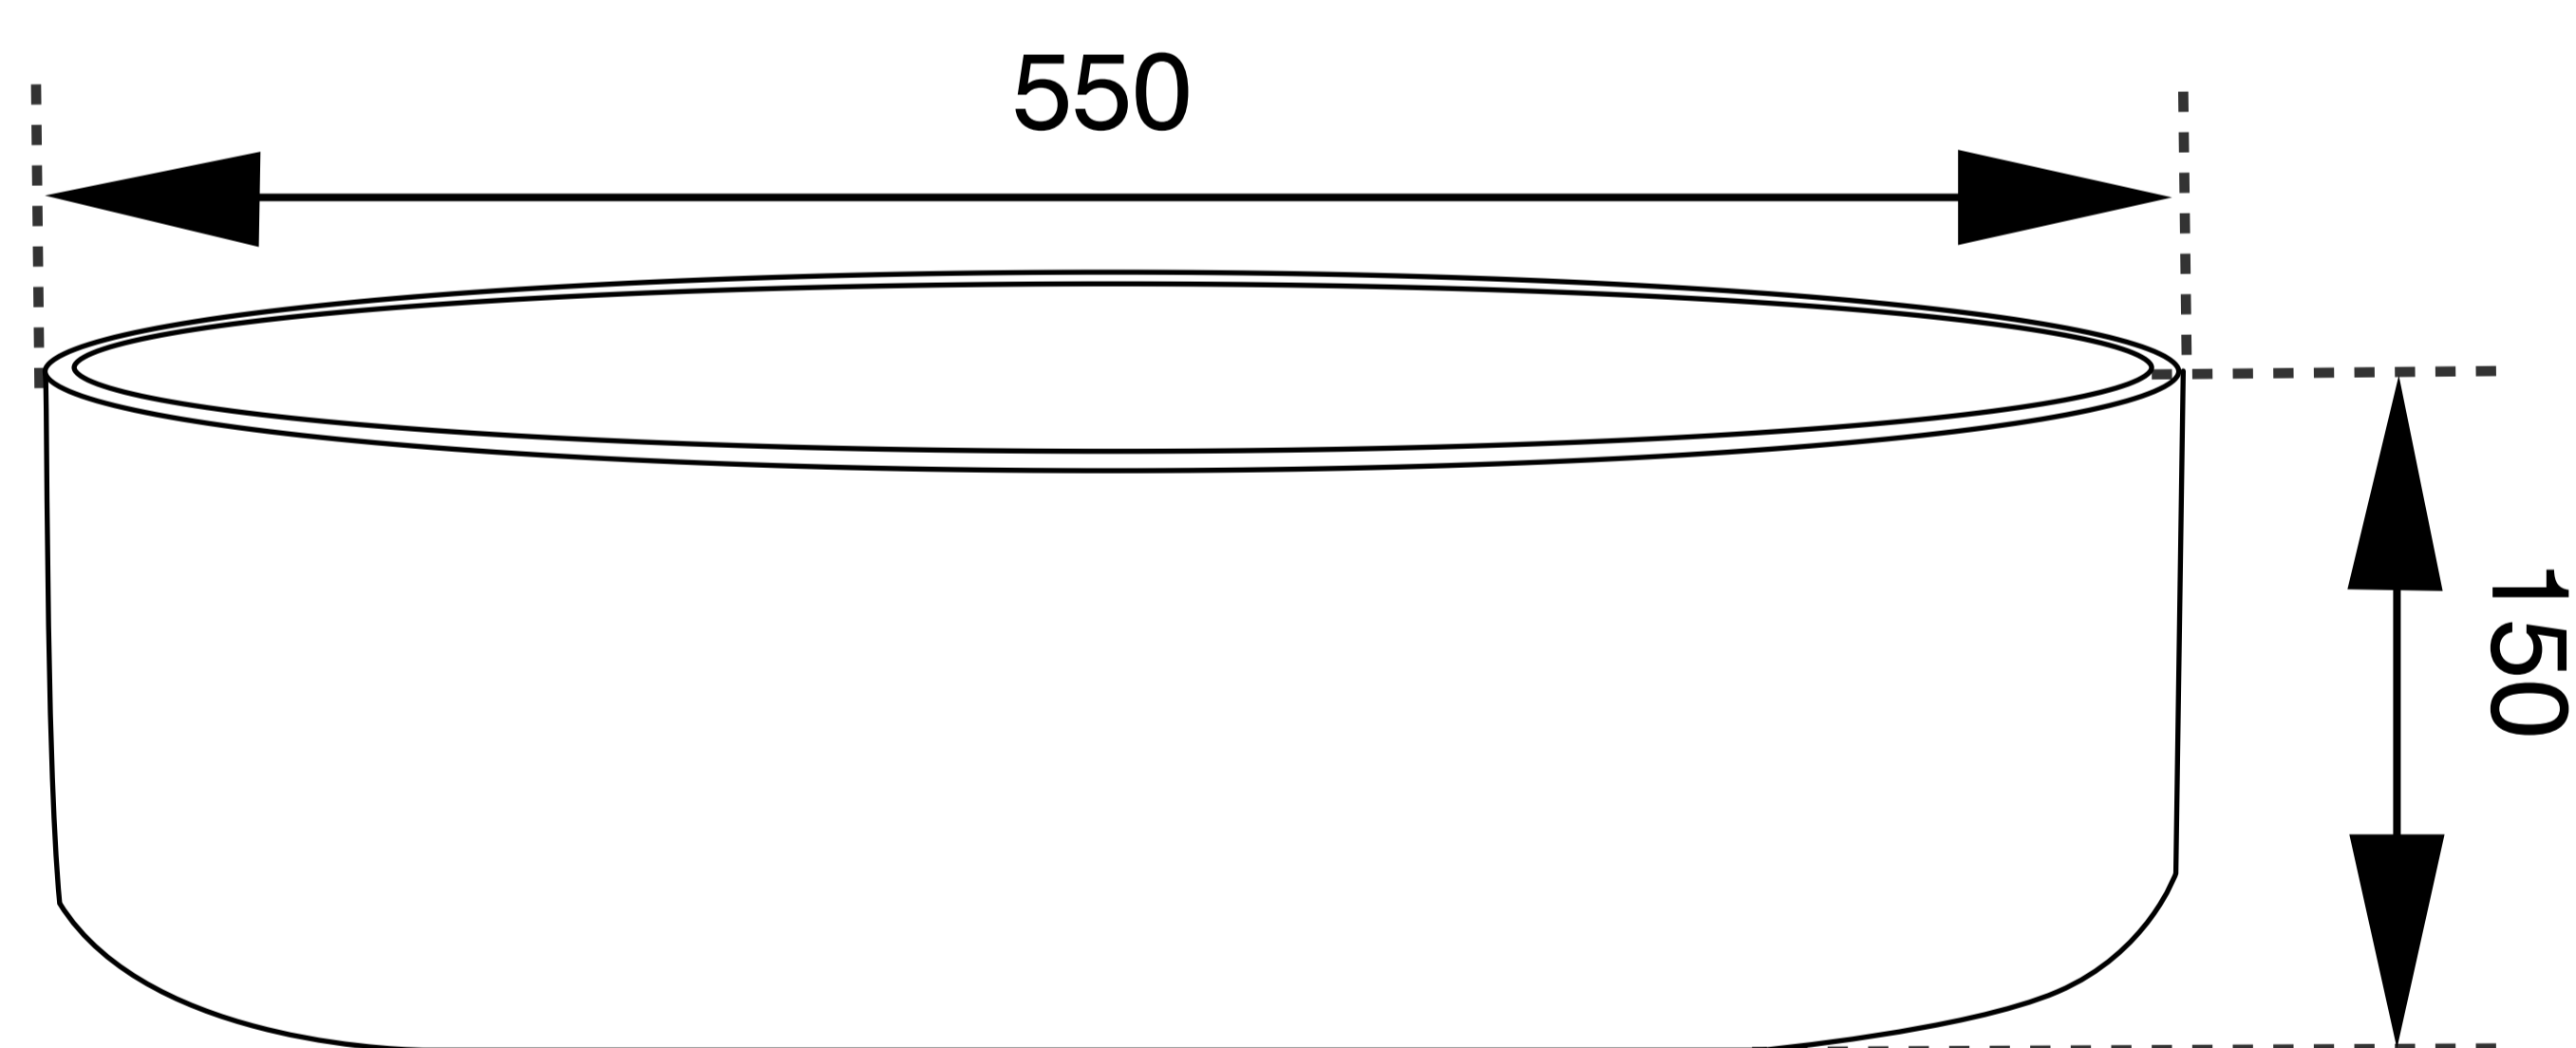

# Carrara Marble Basin

Product Code : 9244

## Technical Drawing

All dimension are in mm