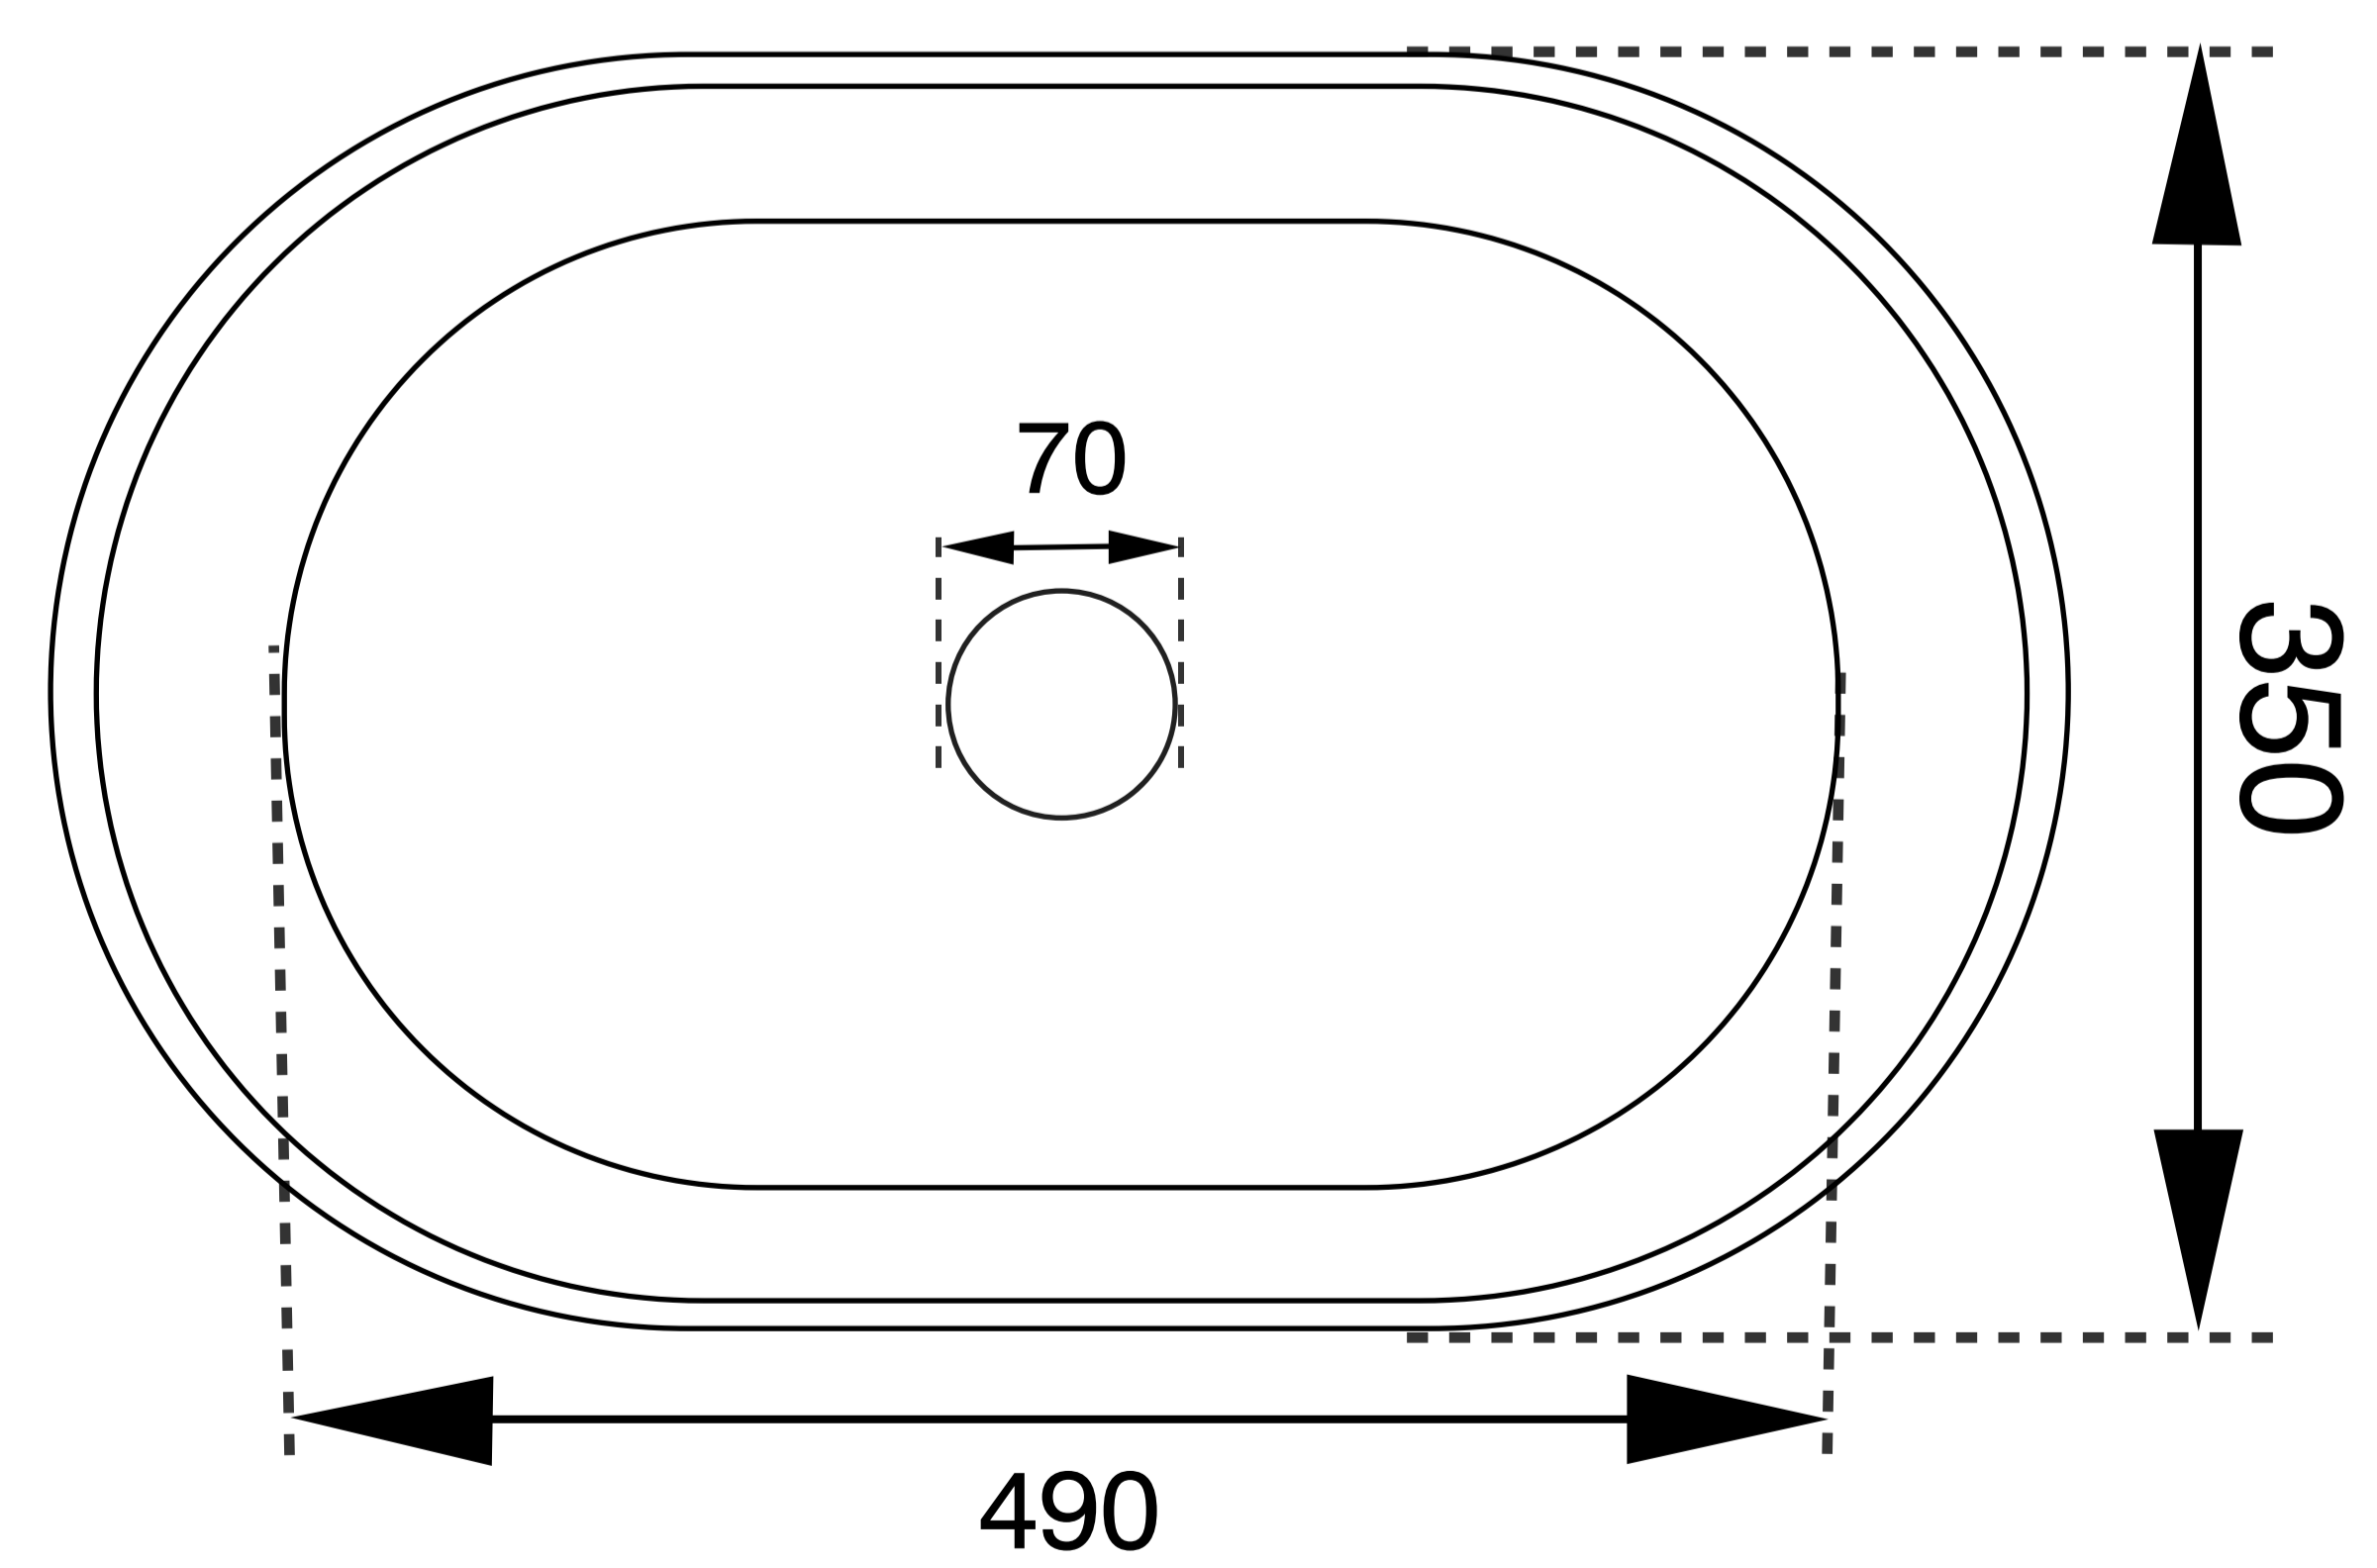

# Carrara Marble Basin

Product Code : 9244

## Technical Drawing

All dimension are in mm