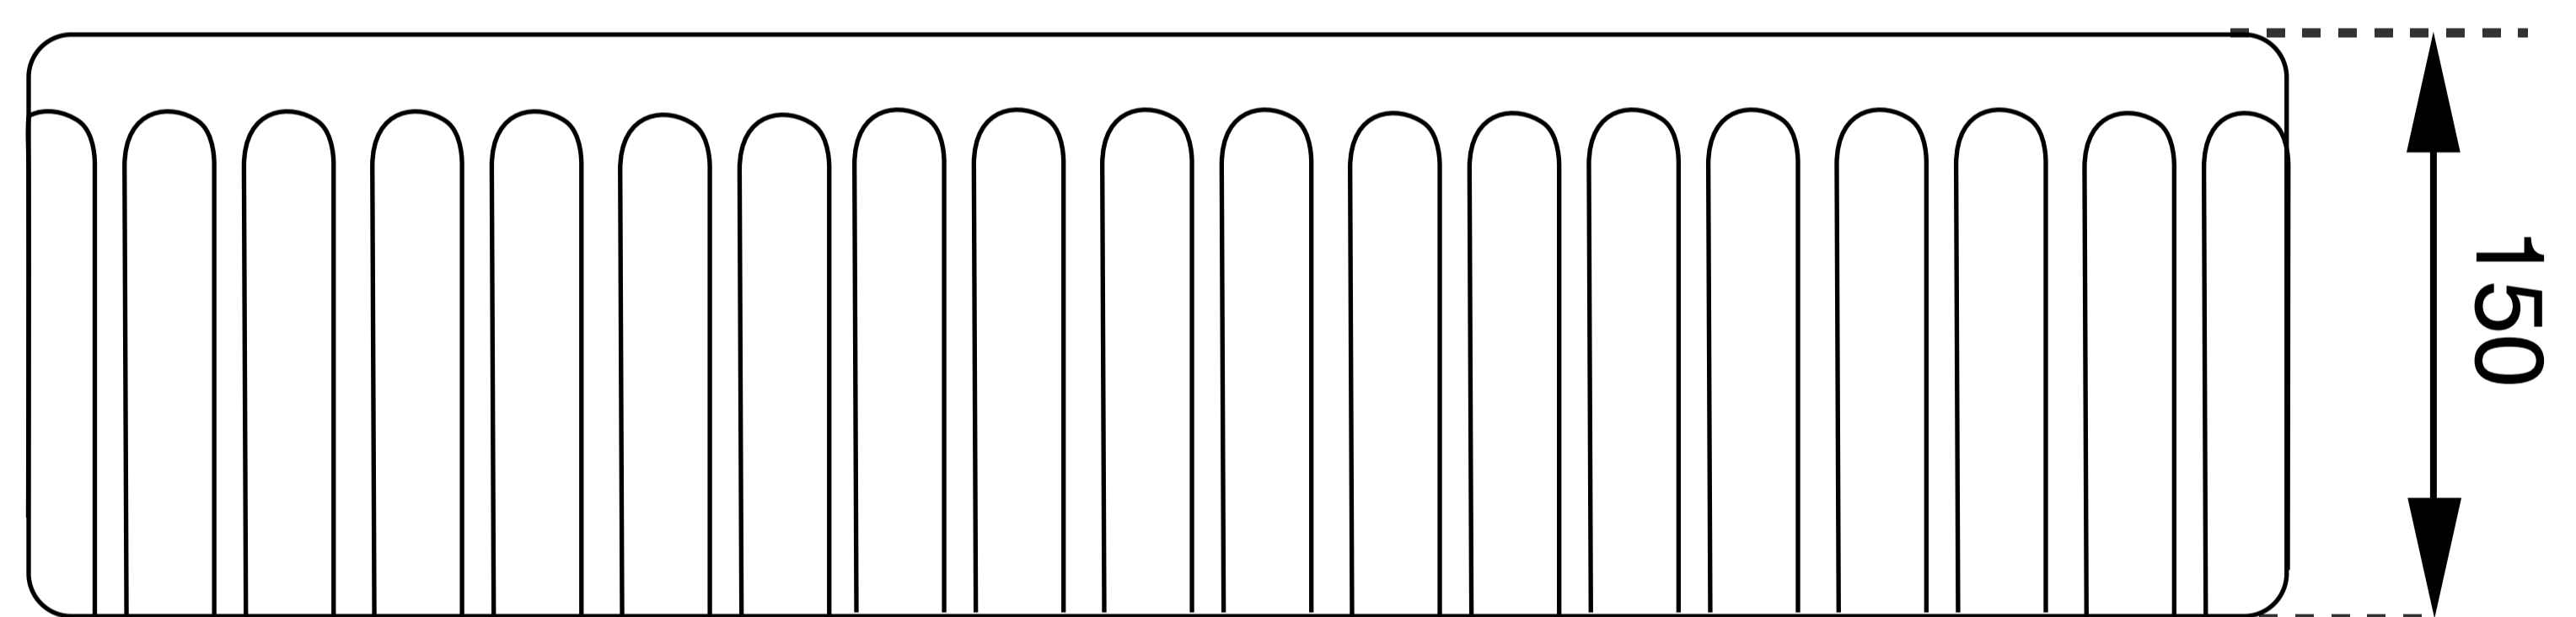

# Carrara Marble Basin

Product Code : 9244

## Technical Drawing

All dimension are in mm