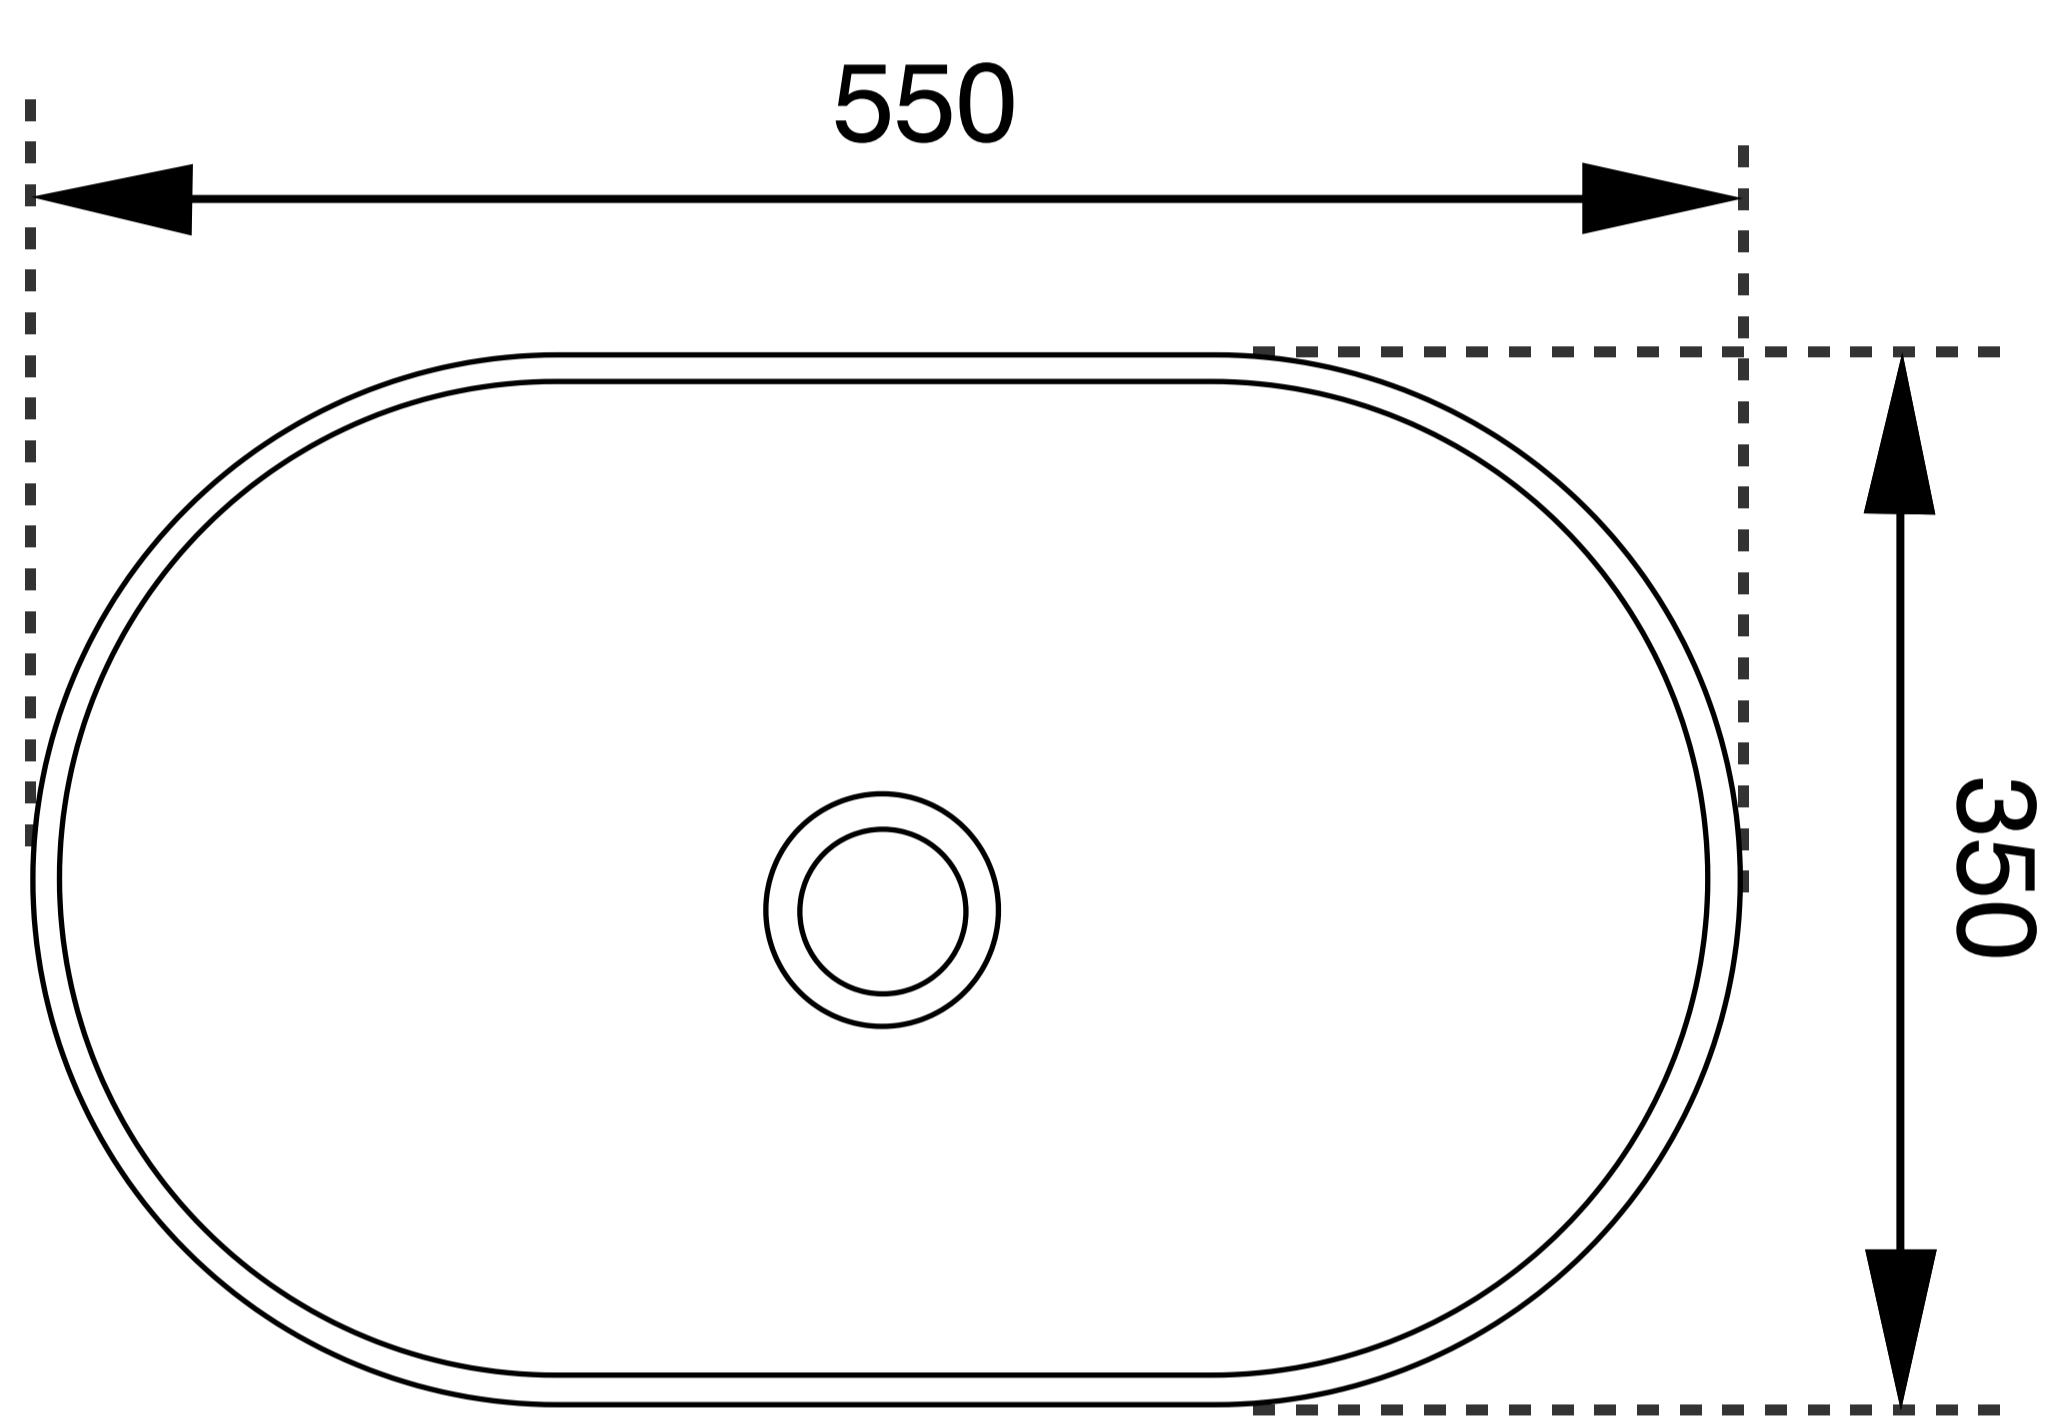

# Carrara Marble Basin

Product Code : 9244

## Technical Drawing

All dimension are in mm